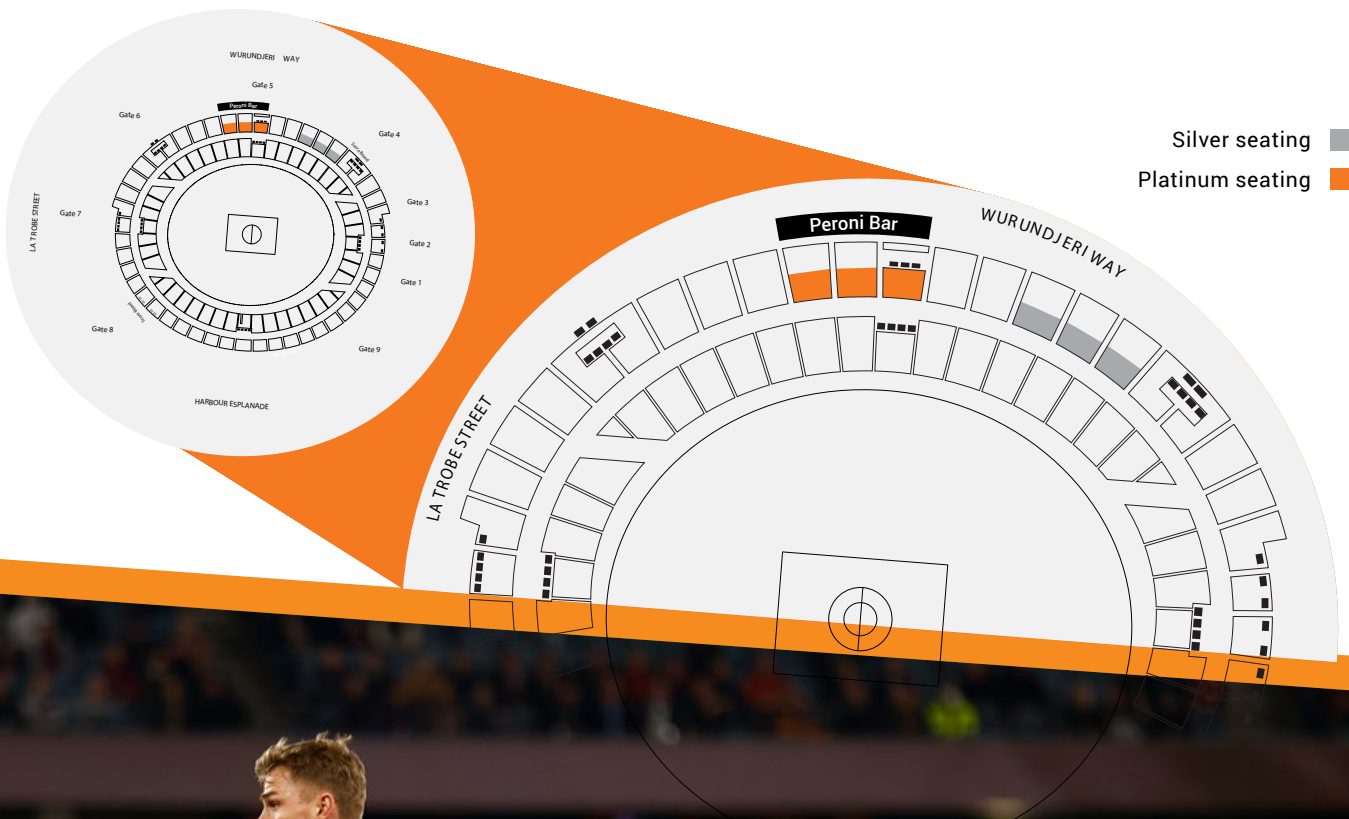

**Option to purchase.*

SEATING MAP

Centre Wing at Marvel Stadium will have you front and centre, with great views of all the action, in the best seats in the house.

CATEGORY COMPARISON

MARVEL STADIUM BENEFITS

	PLATINUM	SILVER
Spectacular Premium Reserved Level 2 seats* – right on Centre Wing	✓	
Access to reserve premium seating on Level 2 – the ultimate way to watch the Footy*		✓
Exclusive opportunity to pre-purchase a Grand Final Plus Pass to get access to a match of your choice in Week 3 of the Finals, as well as your reserved seat at the 2024 Toyota AFL Grand Final	✓	✓
Reciprocal rights to purchase select Toyota AFL Premiership Home and Away Season matches at the MCG in the MCC Members' Reserve **	✓	✓
Access to premium food and beverage options at Marvel Stadium	✓	✓
Exclusive Member offers including priority purchase notifications for tickets to selected sporting events, concerts and other events	✓	✓