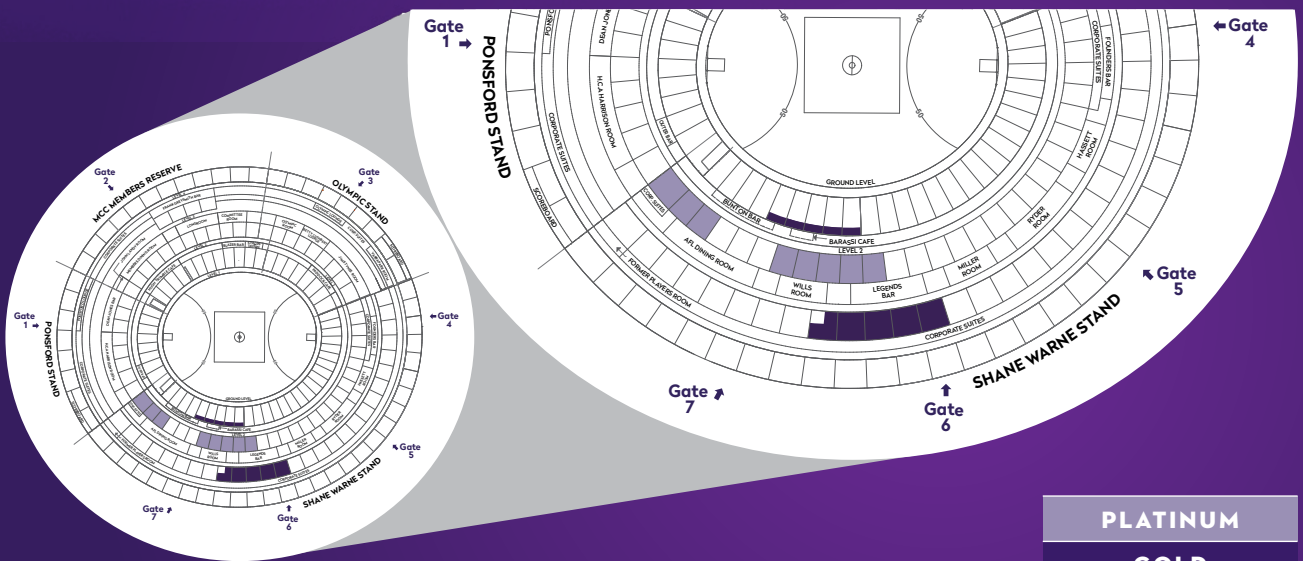

THE BEST SEATS IN THE HOUSE

MARVEL STADIUM

BEST AVAILABLE SEATS WITHIN LABELLED ZONES

PLATINUM	Aisle 1-24
GOLD	Aisle 1-9 & Aisle 17-24
SILVER	Aisle 1-5 & Aisle 21-24

MCG

PLATINUM

GOLD

UNBELIEVABLE ACCESS