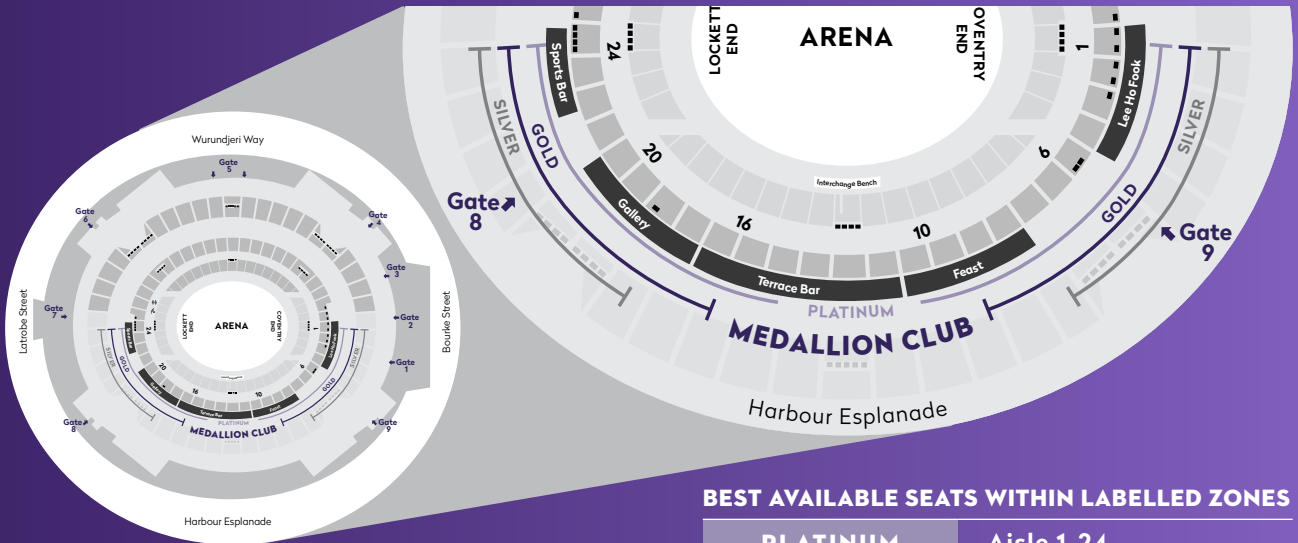

THE BEST SEATS IN THE HOUSE

MARVEL STADIUM

BEST AVAILABLE SEATS WITHIN LABELLED ZONES

PLATINUM	Aisle 1-24
GOLD	Aisle 1-9 & Aisle 17-24
SILVER	Aisle 1-5 & Aisle 21-24

MCG

PLATINUM

GOLD

UNBELIEVABLE ACCESS