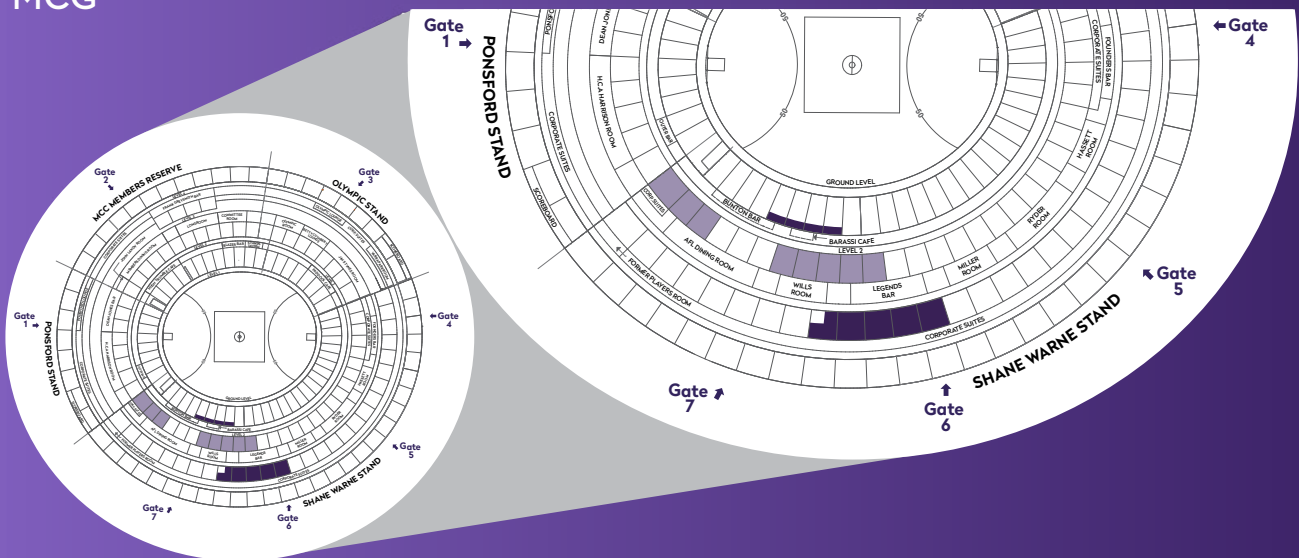

THE BEST SEATS IN THE HOUSE

PLATINUM

GOLD

SILVER Right to book seating in AFL Reserve at the MCG

MARVEL STADIUM

MCG