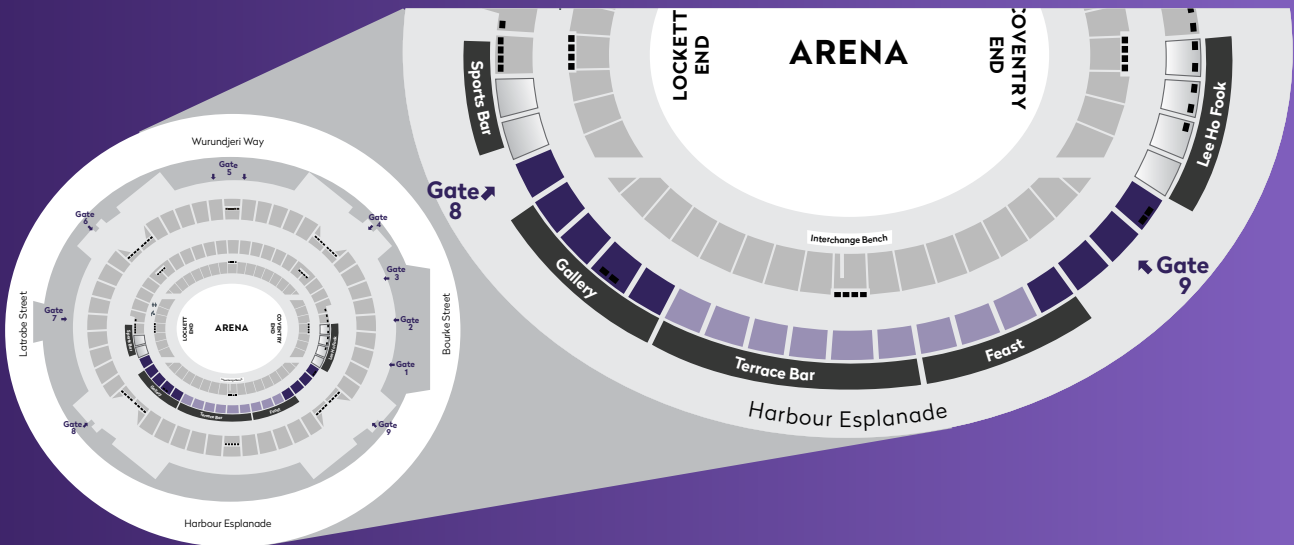

# THE BEST SEATS IN THE HOUSE

PLATINUM

GOLD

SILVER Right to book seating in AFL Reserve at the MCG

## MARVEL STADIUM